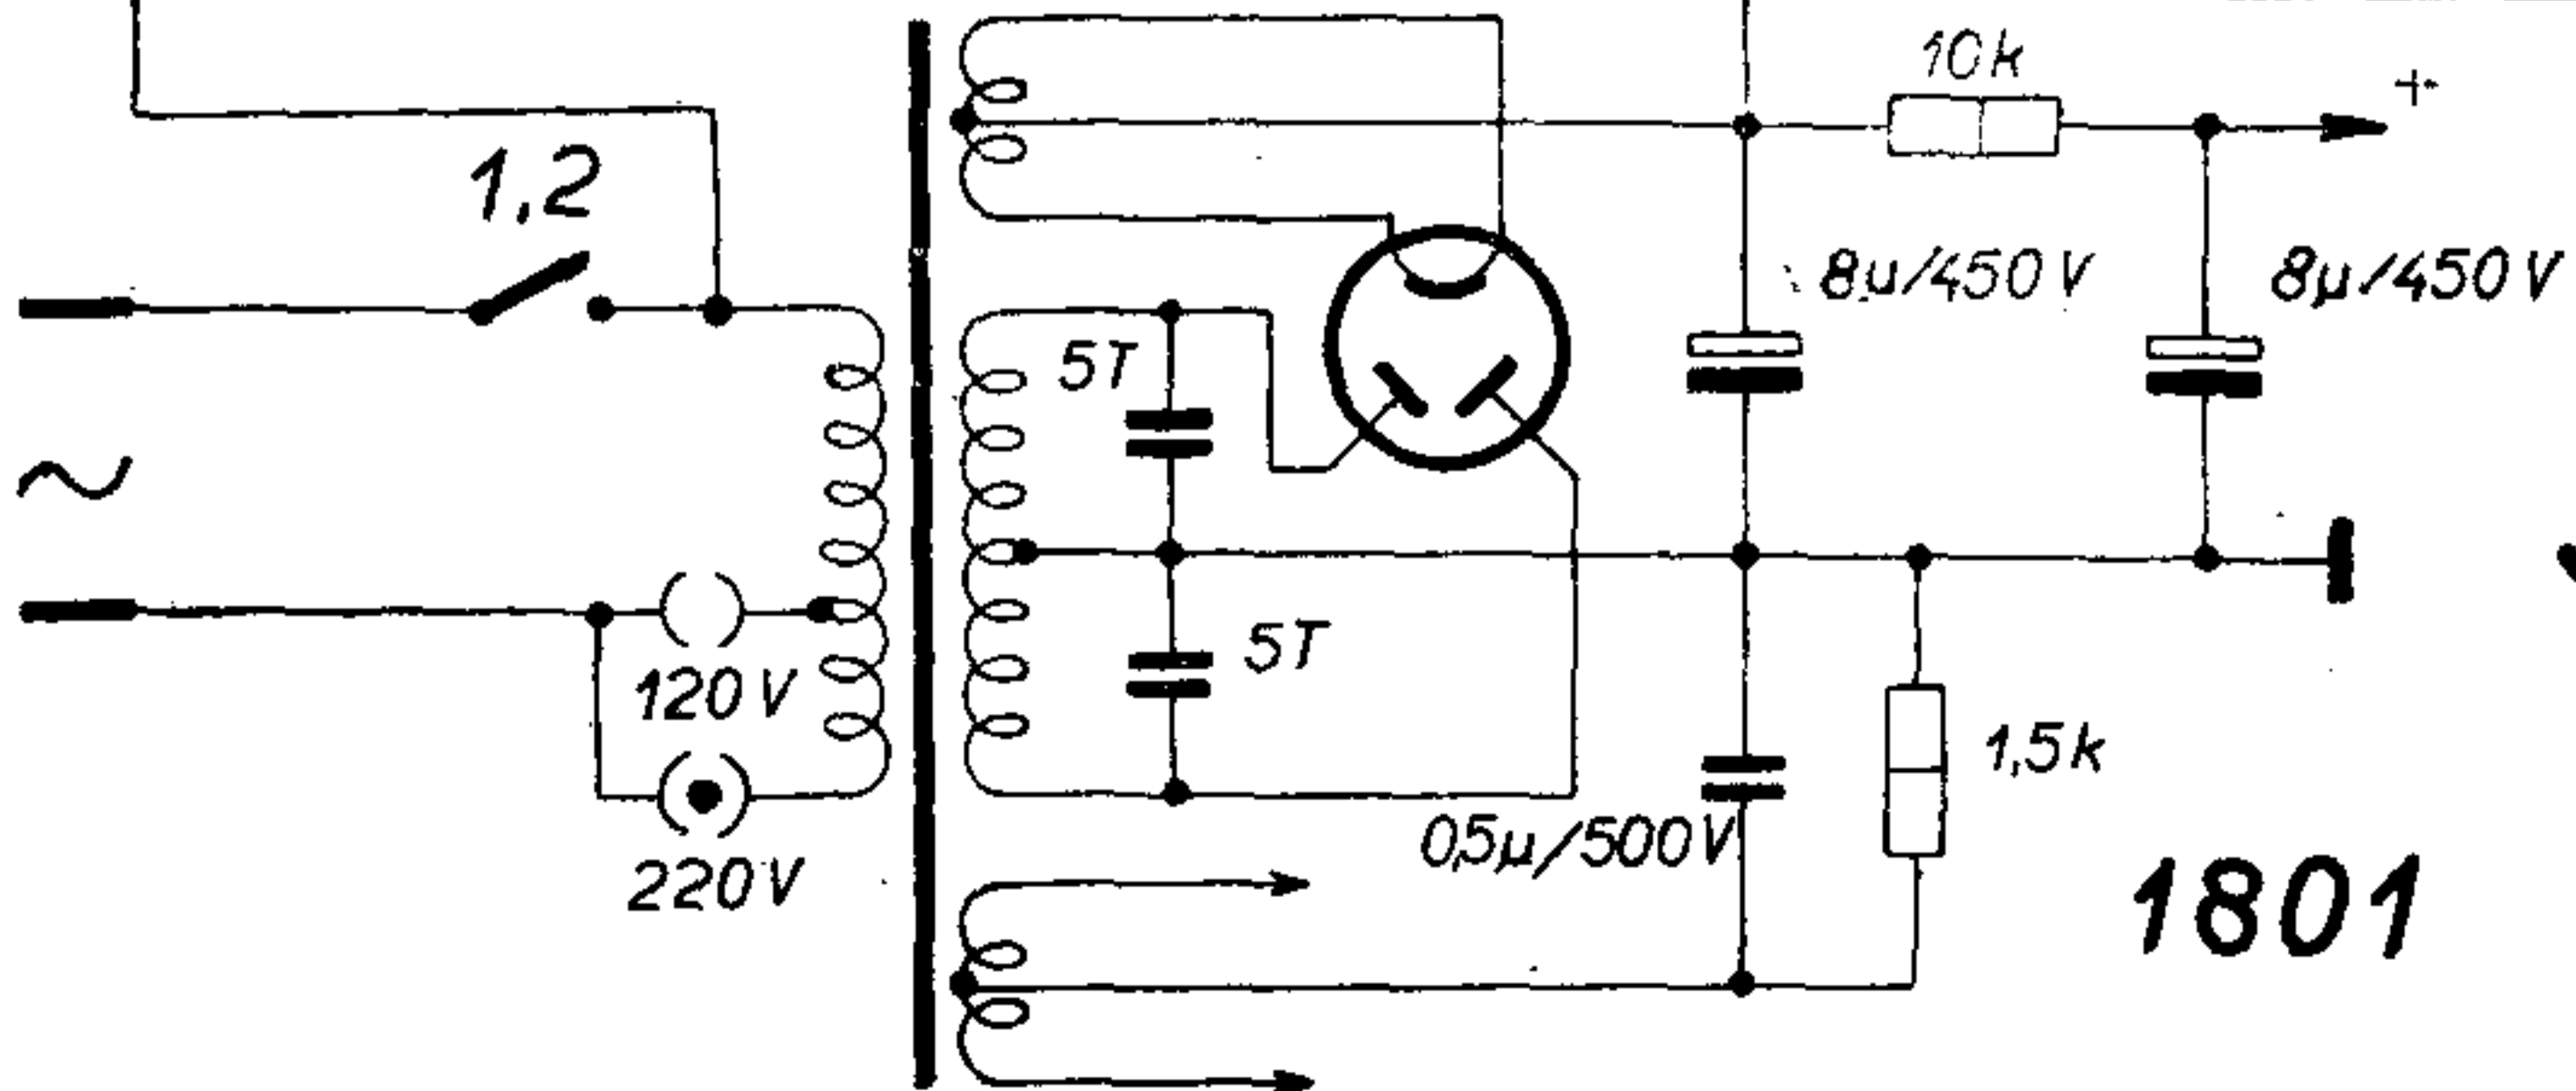

θ
200-600m)
200-600m
200-600m ○
750-1800m
16-50m

KONCERT SIGMA UNIVERSAL

1936/37

	1	2	3	4	5	6	7	8	9
0									
200-600m○	●	●		●		●	●		
200-600m	●	●				●	●		
200-600m)	●	●			●	●	●		
750-1800m	●	●							
16-50m	●	●	●						● ●