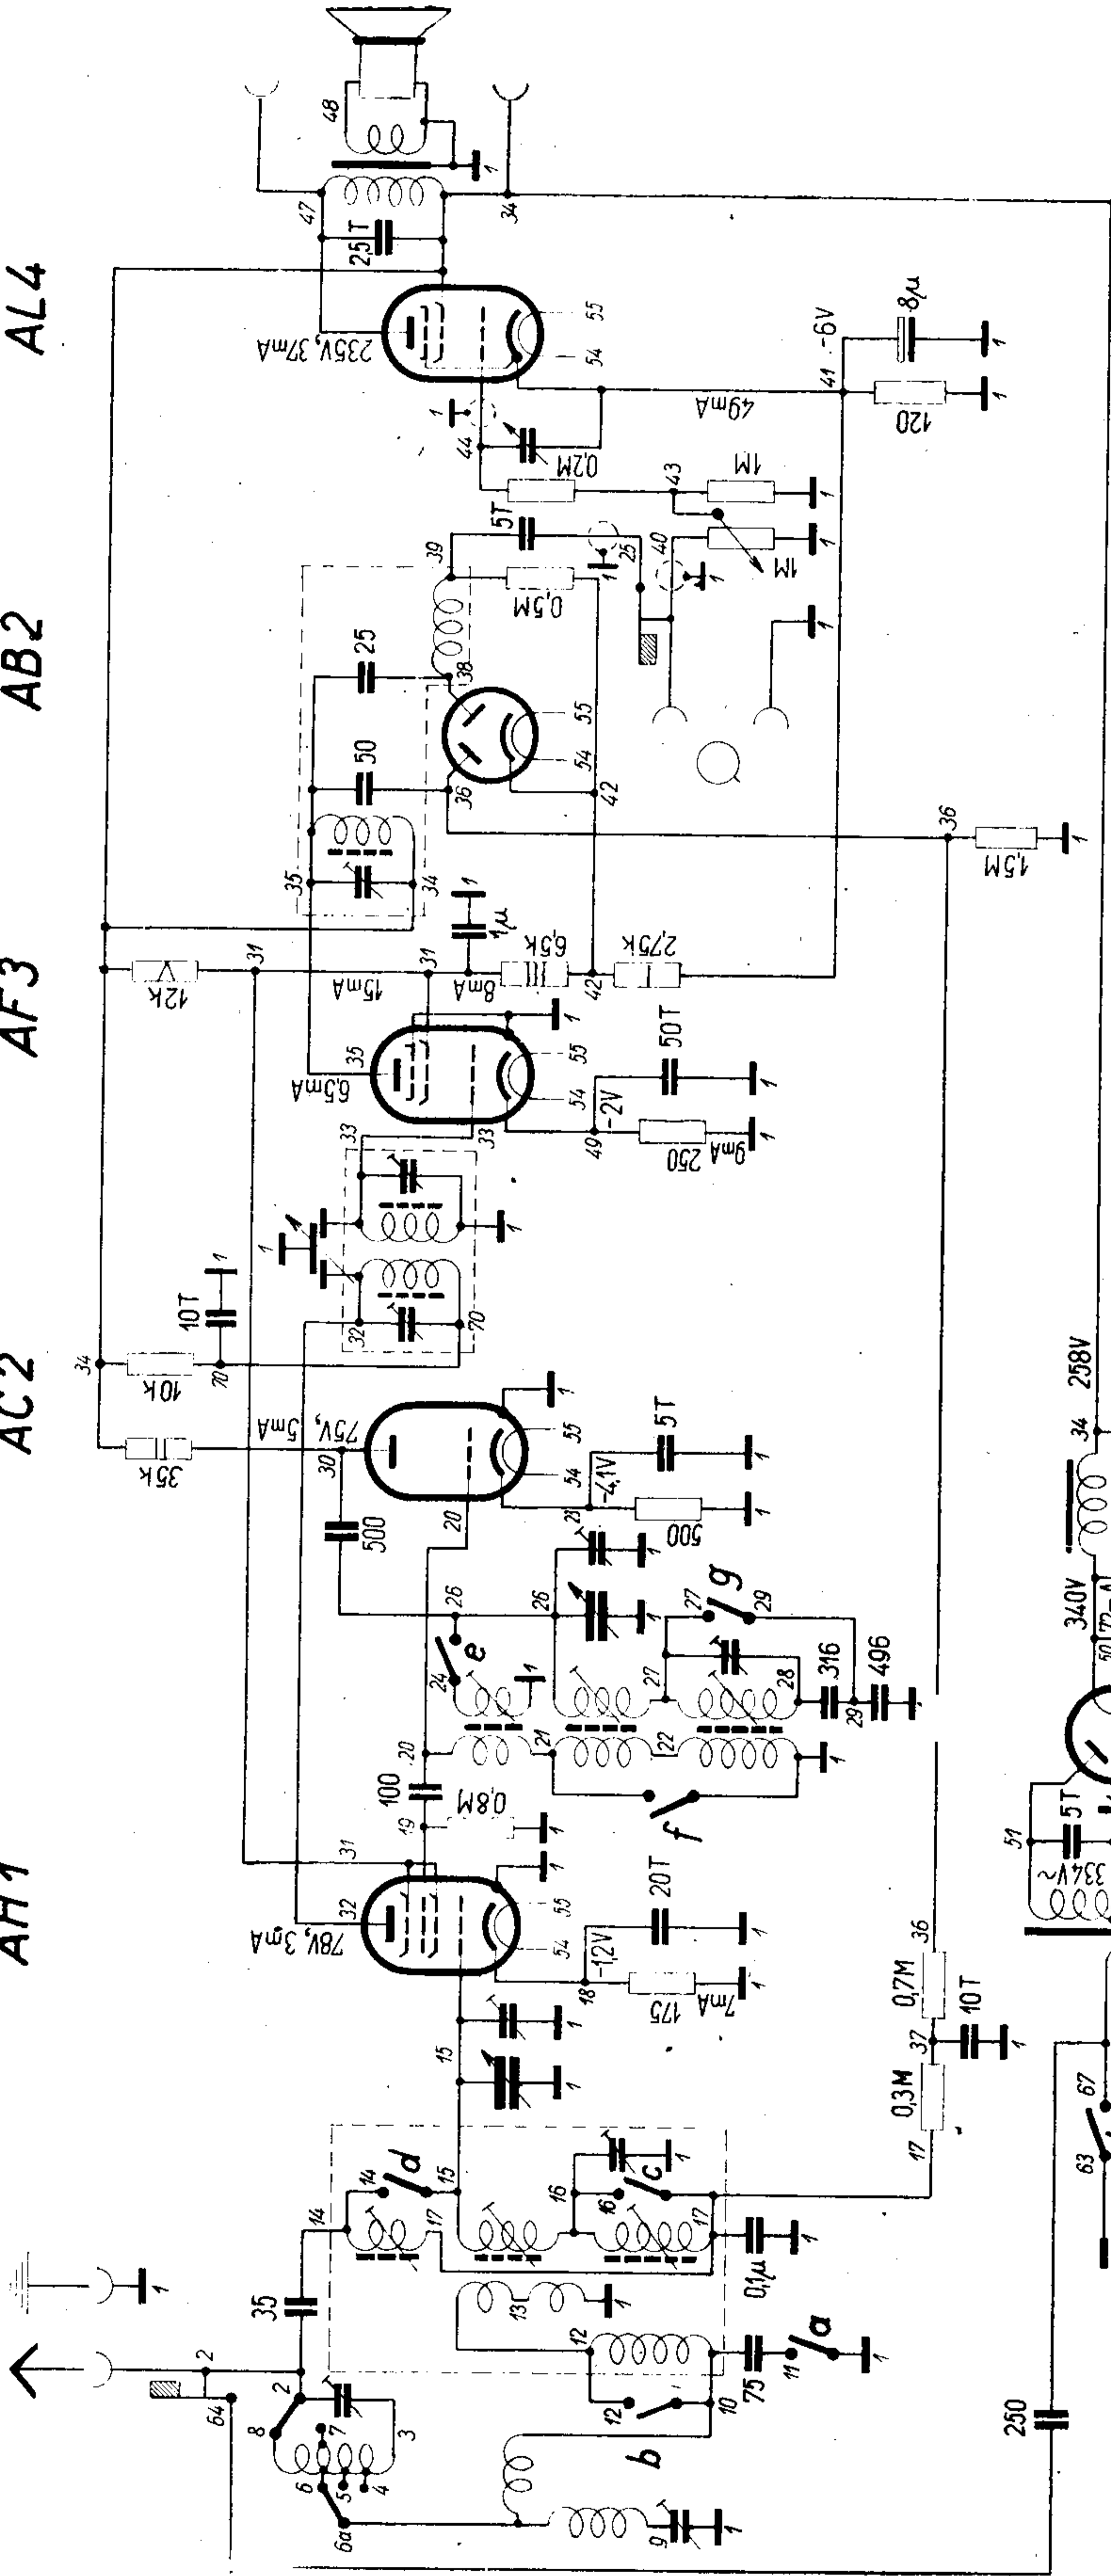

AH1 AC2 AF3 AB2 AL4

a	b	c	d	e	f	g	h
⊖							
⏏							
⏏							

TELEFUNKEN CHORAL
1936/37 MF = 484 kHz

W

AZ1