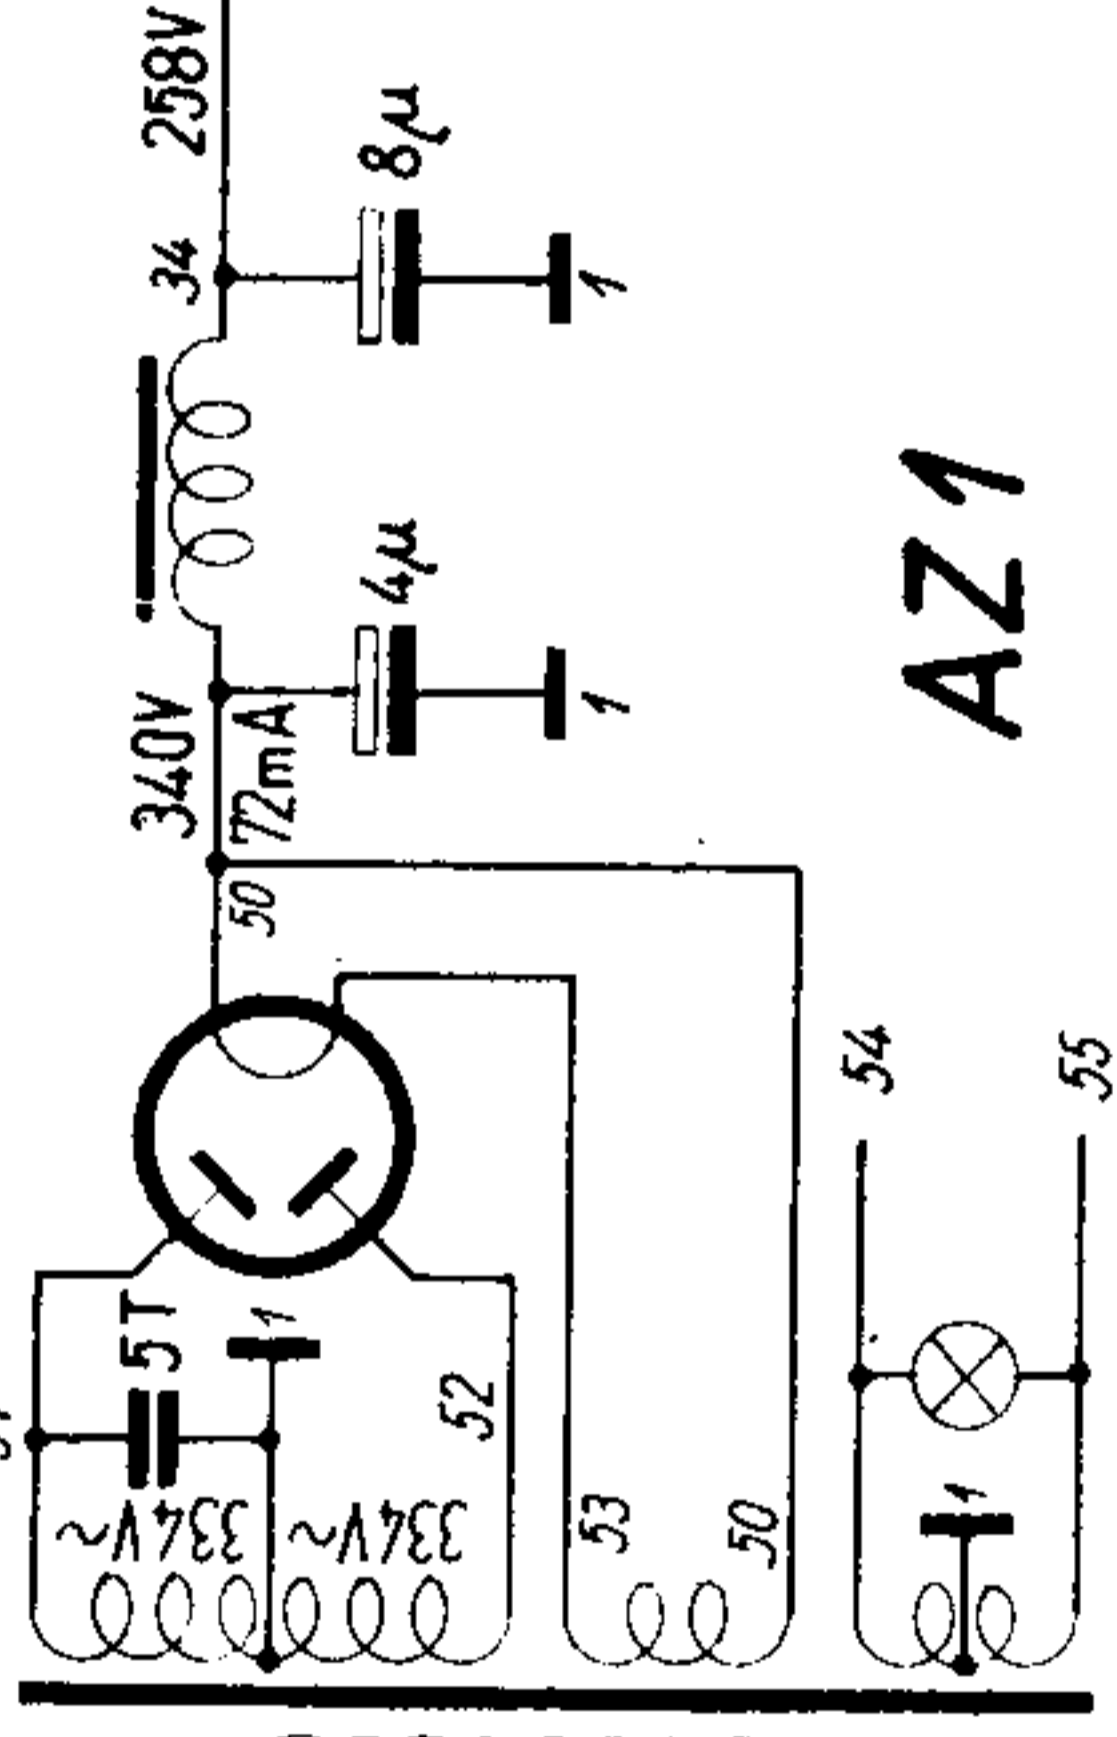

AH1 AC2 AF3 AB2 AL4

a	b	c	d	e	f	g	h
⊖							
⏏							
⏏							

TELEFUNKEN CHORAL
1936/37 MF = 484 kHz

W

AZ1