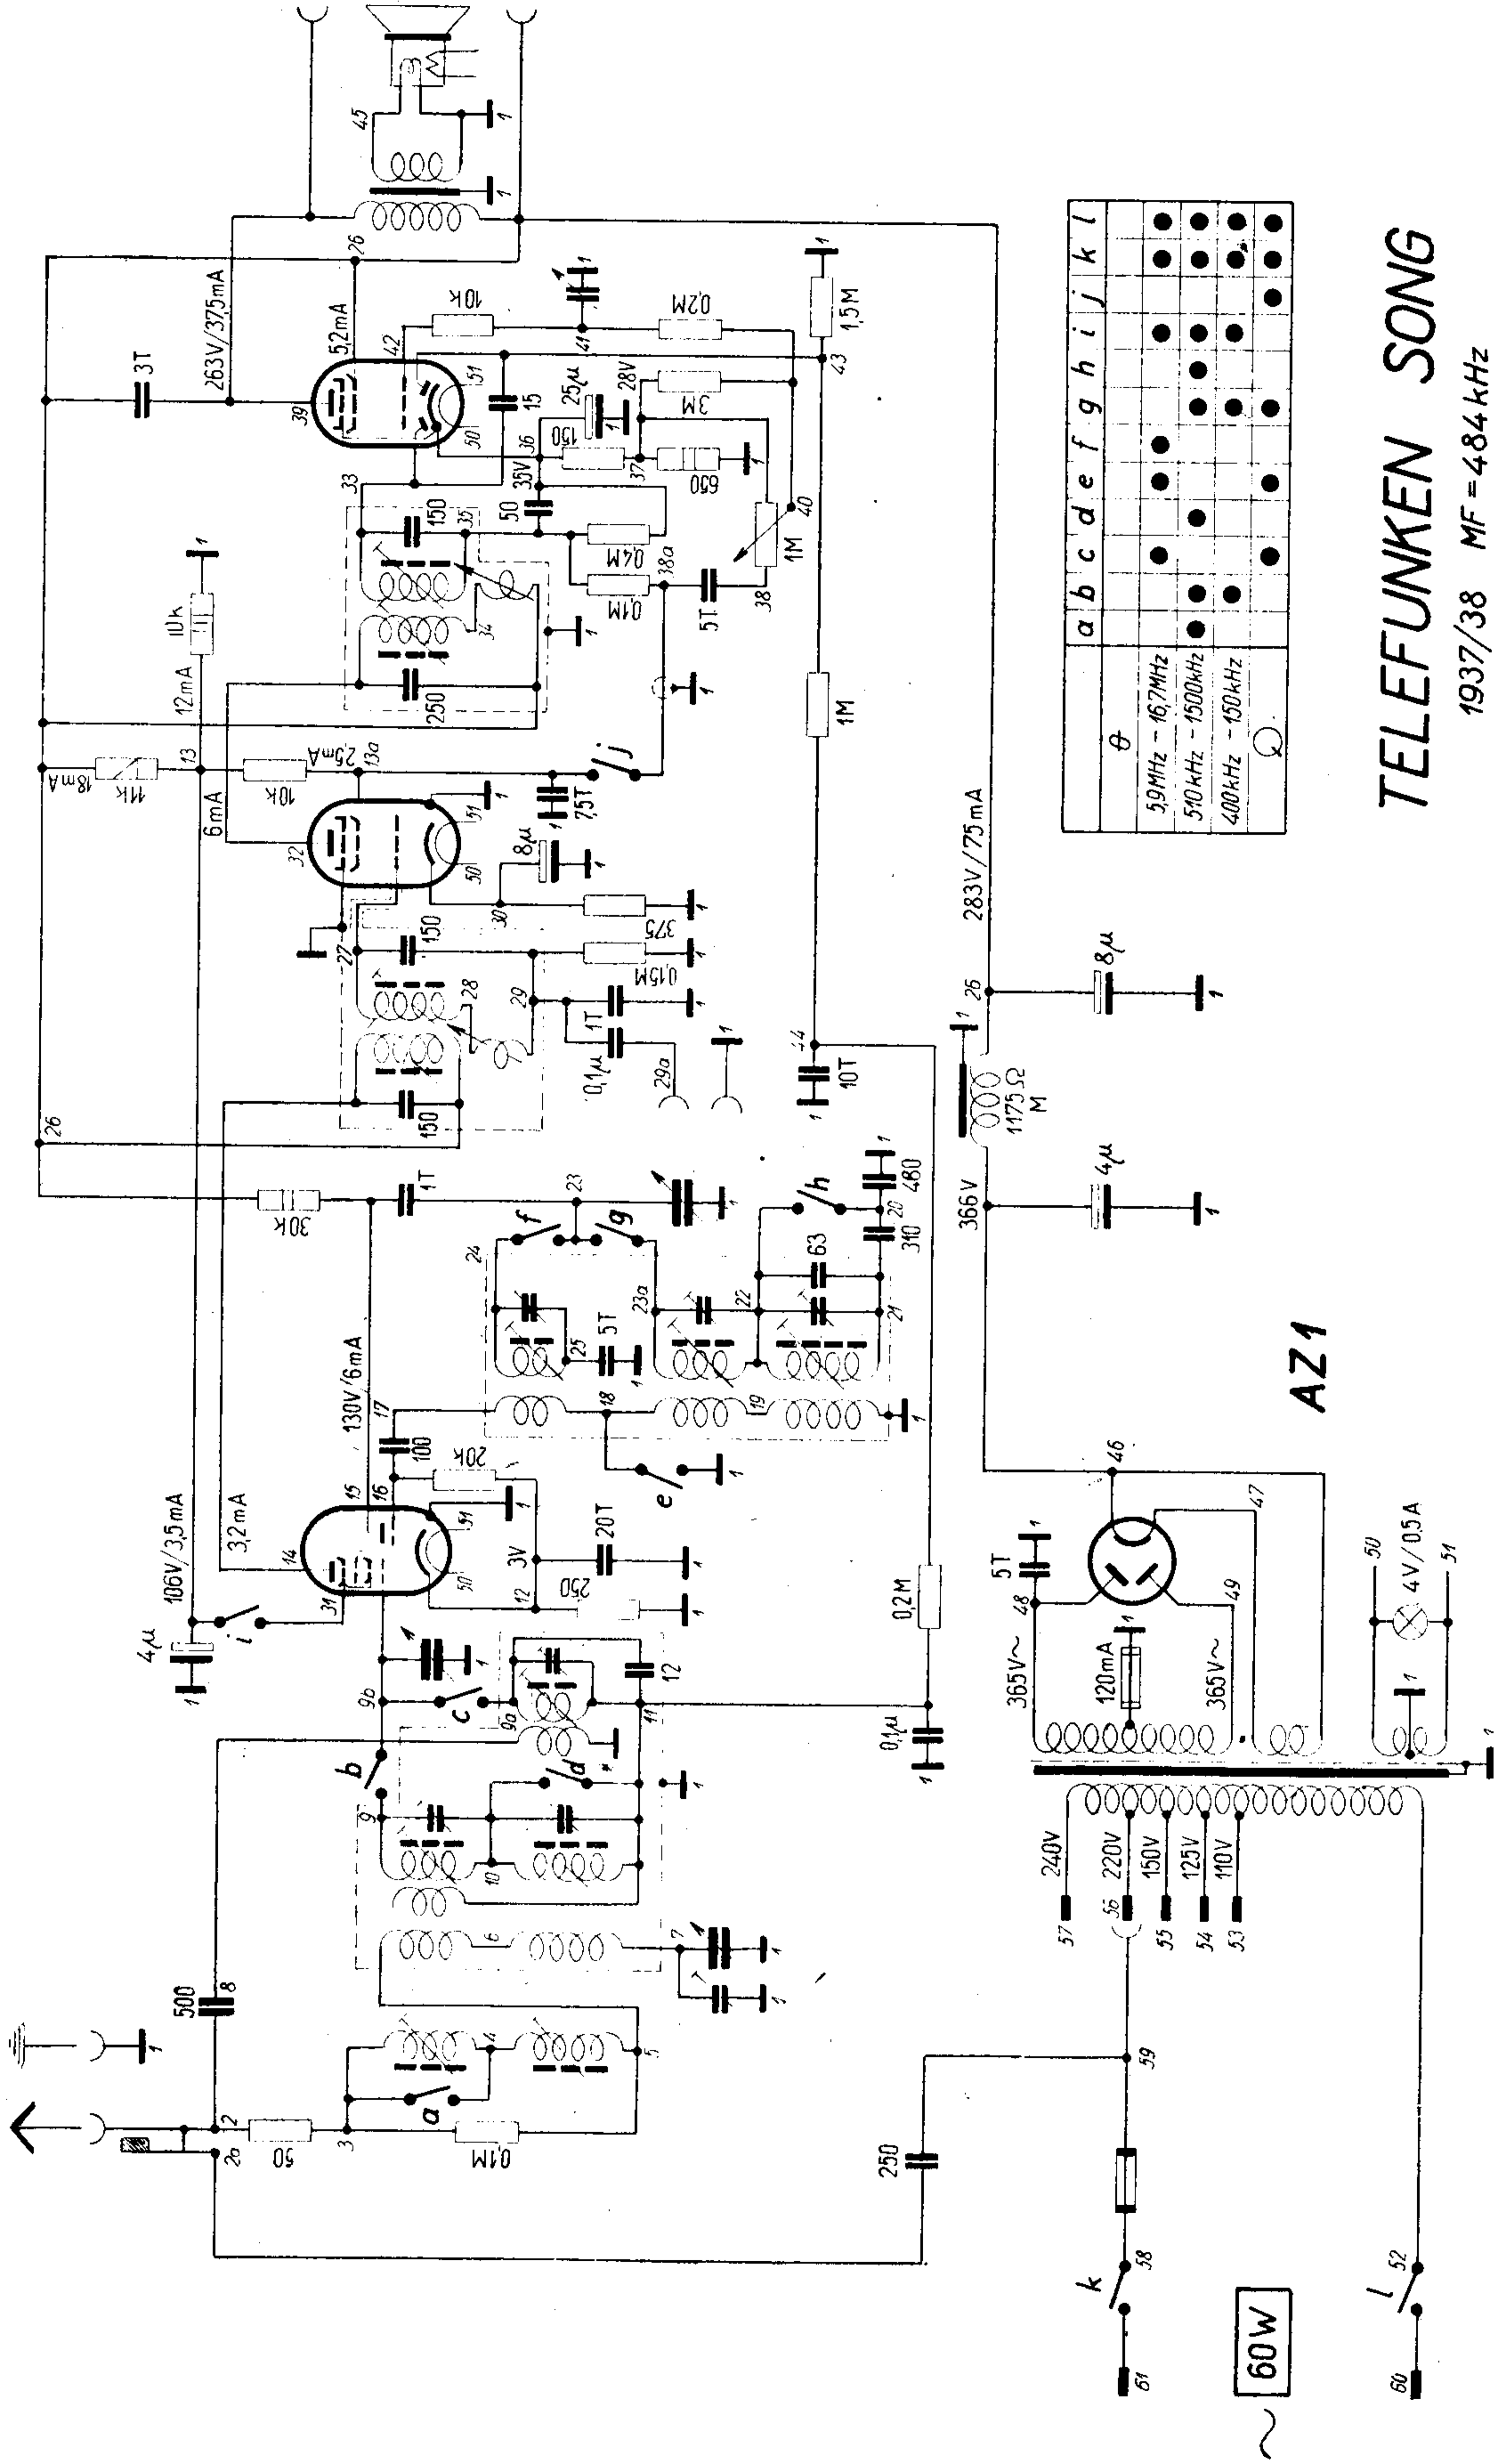

ACH1

AF3

ABL1

TELEFUNKEN SONG

1937/38 MF = 484 kHz